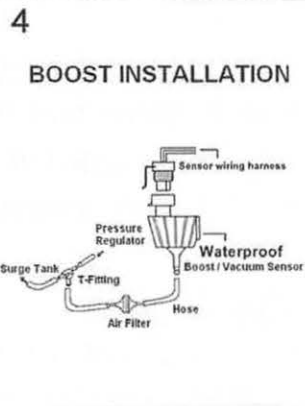

ELECTRICAL GAUGES W/PEAK & WARNING

52mm SUPREME SERIES WHITE / AMBER LED DISPLAY

Boost / Vacuum Gauge

OPENING CEREMONY

WWW.PROSPORTGAUGES.COM