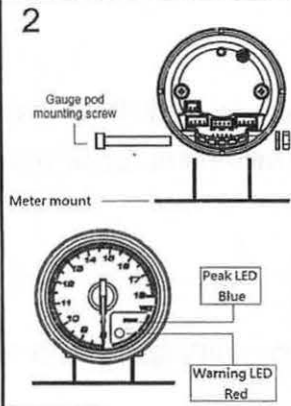

ELECTRICAL GAUGES W/PEAK & WARNING

52mm SUPREME SERIES WHITE / AMBER LED DISPLAY

Boost / Vacuum Gauge

OPENING CEREMONY

WWW.PROSPORTGAUGES.COM