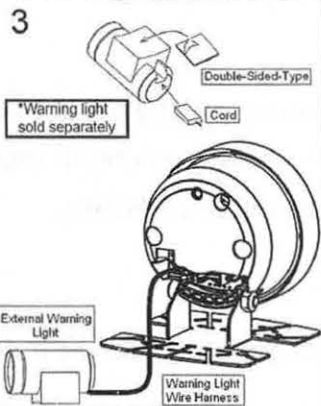

ELECTRICAL GAUGES W/PEAK & WARNING

52mm SUPREME SERIES WHITE / AMBER LED DISPLAY

Boost / Vacuum Gauge

OPENING CEREMONY

WWW.PROSPORTGAUGES.COM