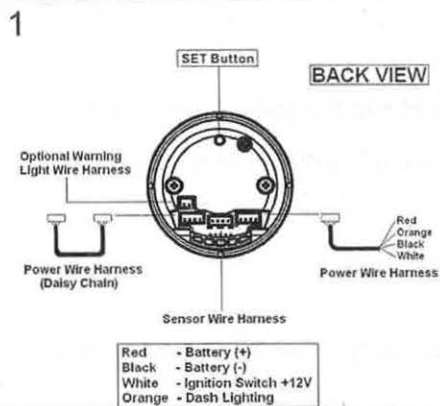

ELECTRICAL GAUGES W/PEAK & WARNING

52mm SUPREME SERIES WHITE / AMBER LED DISPLAY

Boost / Vacuum Gauge

OPENING CEREMONY

WWW.PROSPORTGAUGES.COM