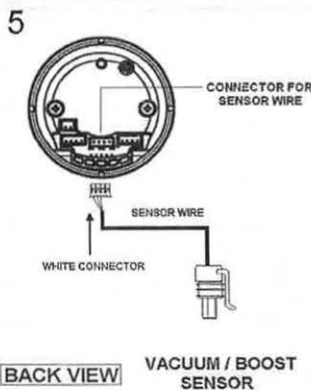

ELECTRICAL GAUGES W/PEAK & WARNING

52mm SUPREME SERIES WHITE / AMBER LED DISPLAY

Boost / Vacuum Gauge

OPENING CEREMONY

WWW.PROSPORTGAUGES.COM