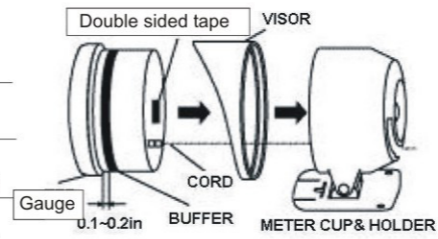

Prosport inc. Premium Oil Pressure Gauge

Amber/White Display (270° Scale)

Setting warning / Mute Feature

To set the warning feature:

After the opening ceremony is complete, Press and hold the button down for approx 5 seconds until the pointer begins to blink. Release button. Push and hold button to move quickly across the scale or Toggle button to move pointer in small increments. Once you have the pointer where you want it, wait 5 seconds to "set" and pointer will stop blinking

- 1.) Push button one time to recall peak level. The Blue light will come on when gauge is in recall mode. The pointer will rise to the Highest level attained by the gauge and remain there approximately 5 seconds.
- 2.) To reset peak level: While in peak mode (blue light is on) press and hold button down

Premium Oil/ Water Temperature Gauge

Amber/White Display (270° Scale)