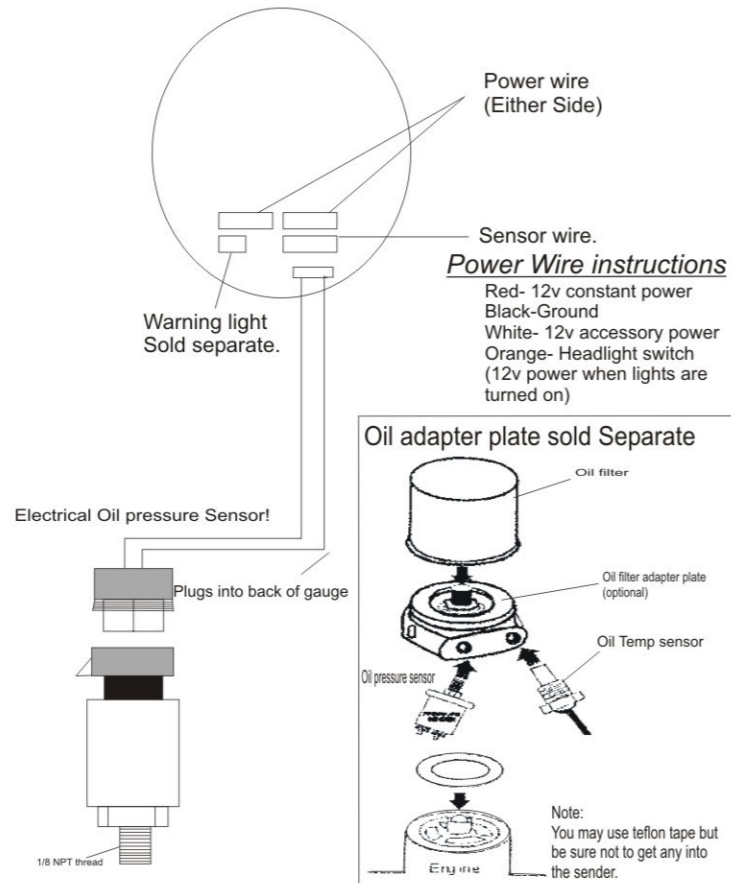

Prosport inc. Premium Oil Pressure Gauge

Amber/White Display (270° Scale)

Setting warning / Mute Feature

To set the warning feature:

After the opening ceremony is complete, Press and hold the button down for approx 5 seconds until the pointer begins to blink. Release button. Push and hold button to move quickly across the scale or Toggle button to move pointer in small increments. Once you have the pointer where you want it, wait 5 seconds to "set" and pointer will stop blinking

Mute feature:

- 1.) With ignition key in off position, press and hold button- Turn Ignition on, wait for pointer to come to a rest then release button.
- 2.) To turn sound back on-Repeat step 1

Peak recall

- 1.) Push button one time to recall peak level. The Blue light will come on when gauge is in recall mode. The pointer will rise to the Highest level attained by the gauge and remain there approximately 5 seconds.
- 2.) To reset peak level: While in peak mode (blue light is on) press and hold button down

Premium Oil/ Water Temperature Gauge

Amber/White Display (270° Scale)