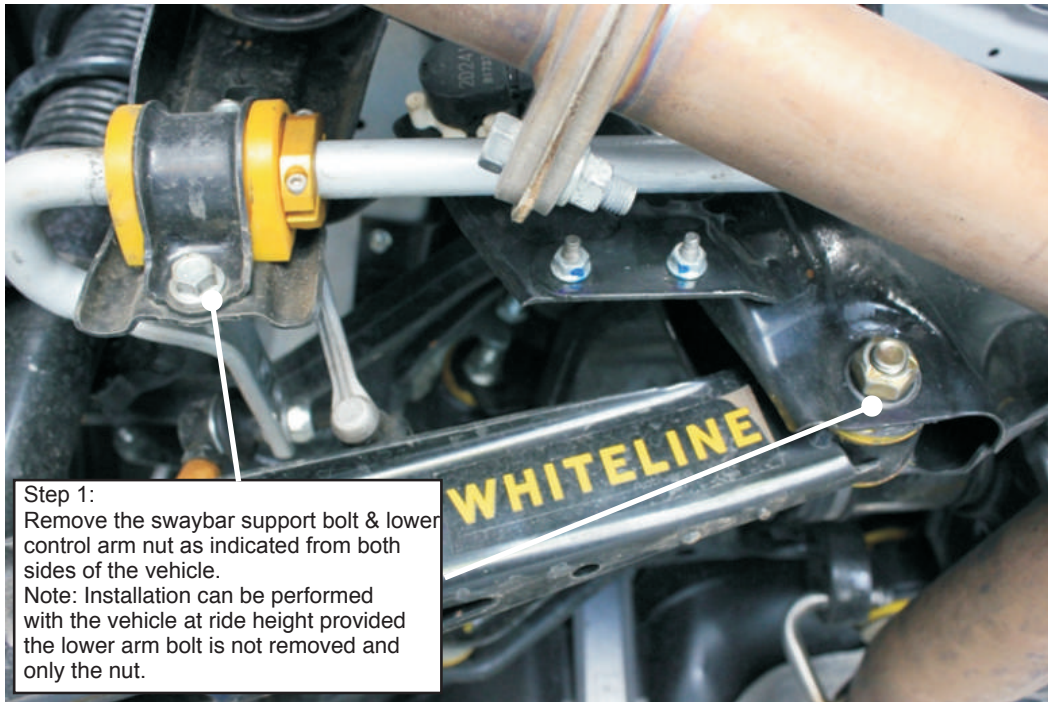

Installation Guide

Swaybar Support Braces

Z 5267

Suits: Subaru BRZ , Toyota GT-86 & Scion FR-S

(Always refer to the current catalogue for complete application listings)

N.B: This installation guide should be used in conjunction with the workshop manual.