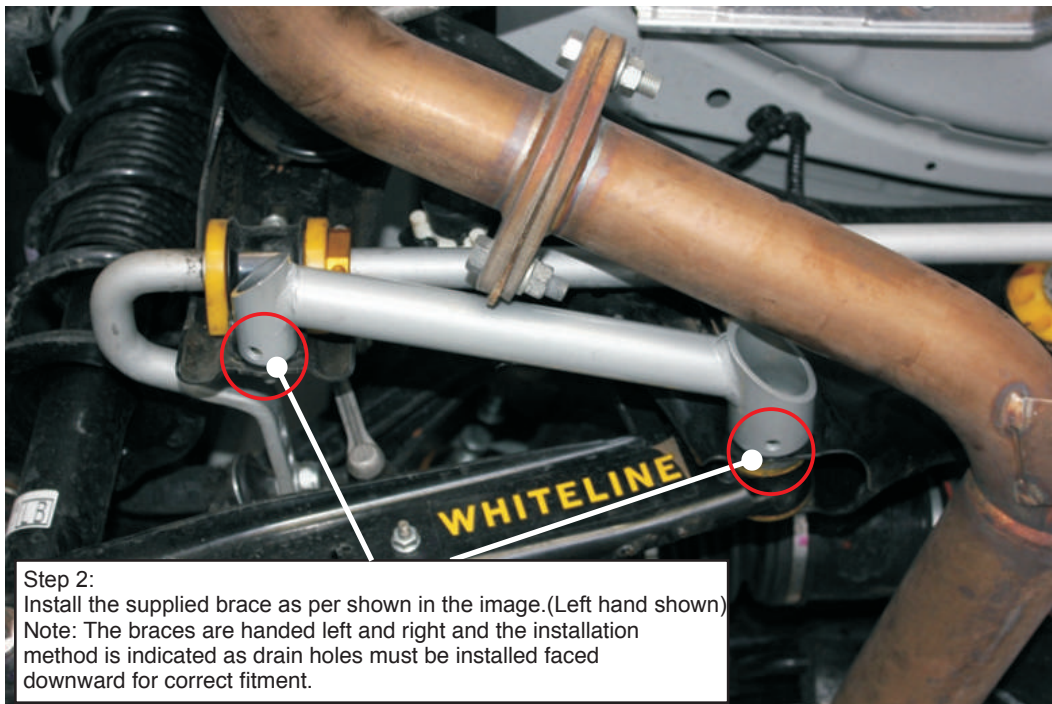

Installation Guide

Swaybar Support Braces

Z 5267

Suits: Subaru BRZ , Toyota GT-86 & Scion FR-S

(Always refer to the current catalogue for complete application listings)

N.B: This installation guide should be used in conjunction with the workshop manual.