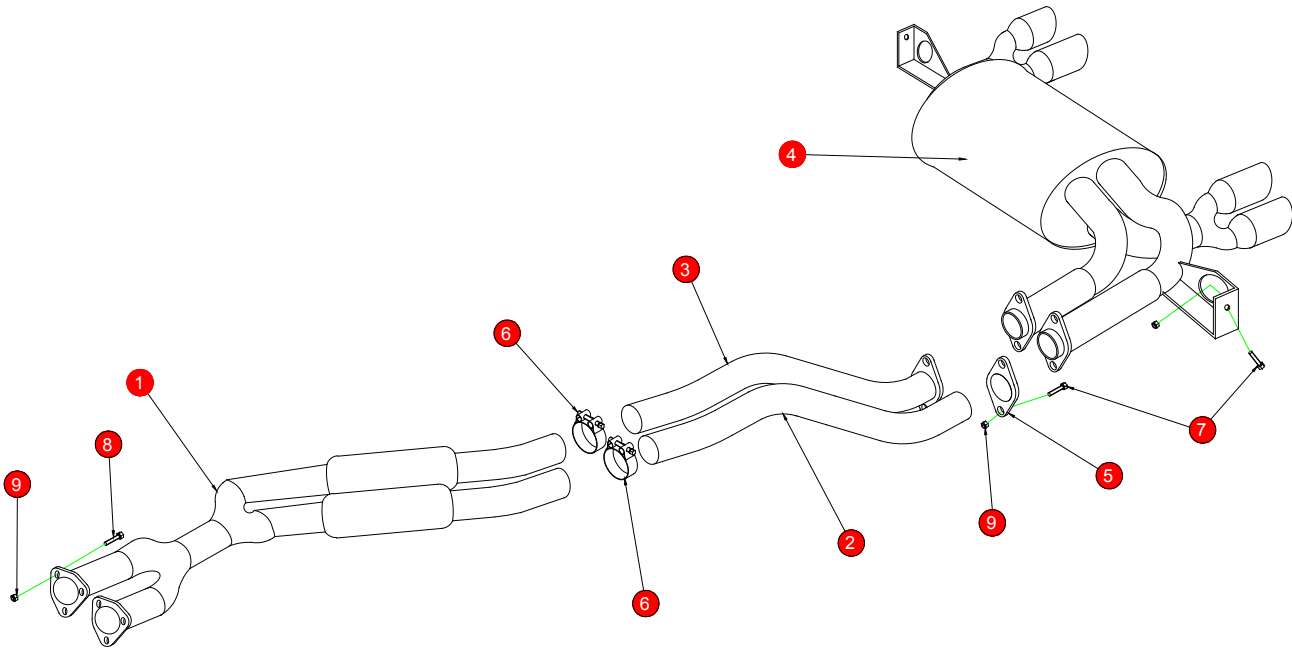

CAR	BMW M3 E46	PART NO.	SBM050
YEAR	2001-2006	FIT KITS	123FK
NOTES	Where not supplied use original fittings. Compression ring and sealing ring must be used when fitting Scorpion product	FEATURES	Pipe diameter:- 63.5mm/2.5"

NO.	PART NO.	DESCRIPTION	QTY
1	603BM	Centre Silencers	1
2	604BM	L/H Link Pipe	1
3	605BM	R/H Link Pipe	1
4	590BM	Rear Silencer	1
Fit Kit			
5	Z007.31168	Flange	1
6	Z016.10064	65mm H/D Clamps	2
7	Z017.10055	M8x50mm Hex Head Bolts	6
8	Z017.10049	M8x30mm Hex Head Bolts	6
9	Z017.10063	M8 Nuts	12