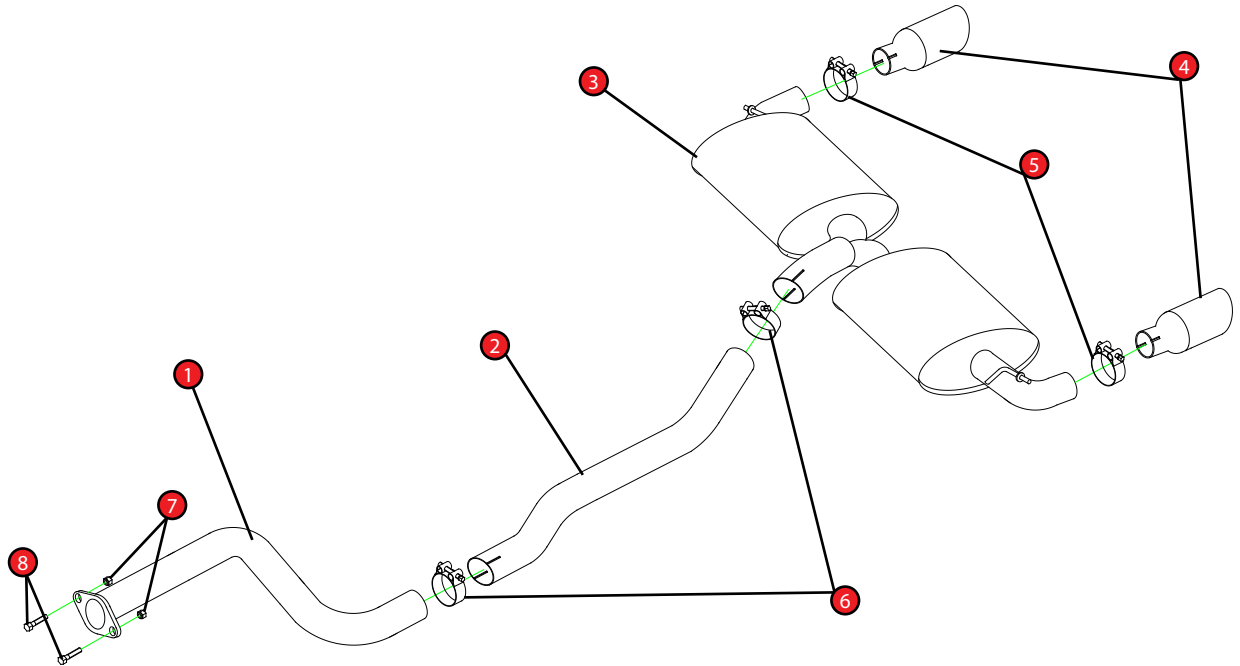

Case 10

CAR	Focus ST 2.5Turbo 225	PART NO.	SFD067
YEAR	06-11	FIT KITS	128 FK
NOTES	Where not supplied use original fittings	FEATURES	Pipe diameter:- 76mm/3"

NO.	PART NO.	DESCRIPTION	QTY
1	1235FD	Front Pipe	1
2	1236FD	Link Pipe	1
3	1237FD	Rear Silencer	1
4	Z023.10061	Polished Trim	2
Fit Kit			
5	Z016.10064	66mm H/D Clamp	2
6	Z016.10062	79mm H/D Clamp	2
7	Z017.11017	M10 Nut	2
8	Z017.10096	M10 x 40mm Hex Head Bolt	2

E-MARK	N/A
DATE	24/12/15
ISSUE	02
AUTHORISED	M.YDLIBI

NOTE: ENSURE SCORPION SYSTEM IS CLEAR OF MOVING PARTS AND ALL ORIGINAL FUNCTIONS WORK CORRECTLY.

Checked By _____