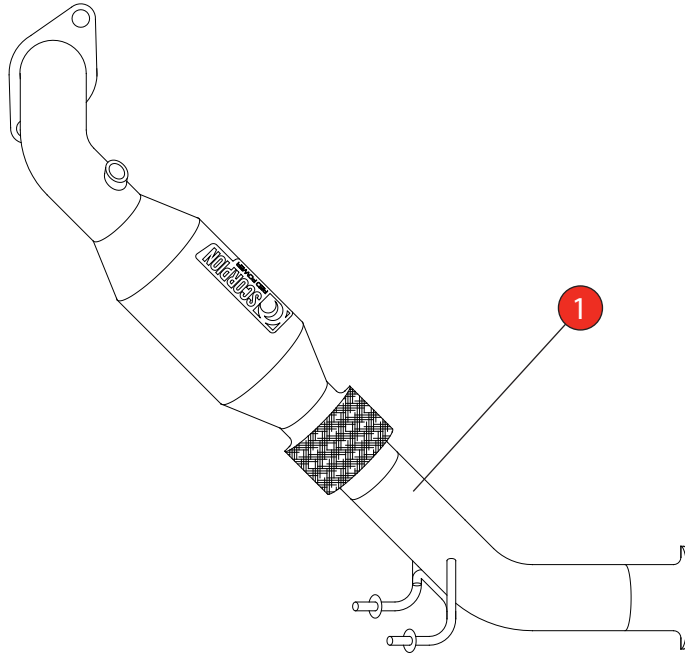

Car	Ford Focus RS MK3	Part No.	SFDX082
Year	2016-Current	Fit Kits	N/A
Notes	Use original fittings.	Features	Pipe Diameter:- 76mm

Estimated Fitting Time: 4 Hours 30 Minutes

NO.	PART NO.	DESCRIPTION	QTY
1	1250FD	Downpipe With A High Flow Sports Catalyst	1

NOTE: ENSURE SCORPION SYSTEM IS CLEAR OF MOVING PARTS AND ALL ORIGINAL FUNCTIONS WORK CORRECTLY.

E-MARK	N/A
DATE	11/05/16
ISSUE	00
AUTHORISED	M.Ydlibi

STAY CONNECTED TO RED POWER.