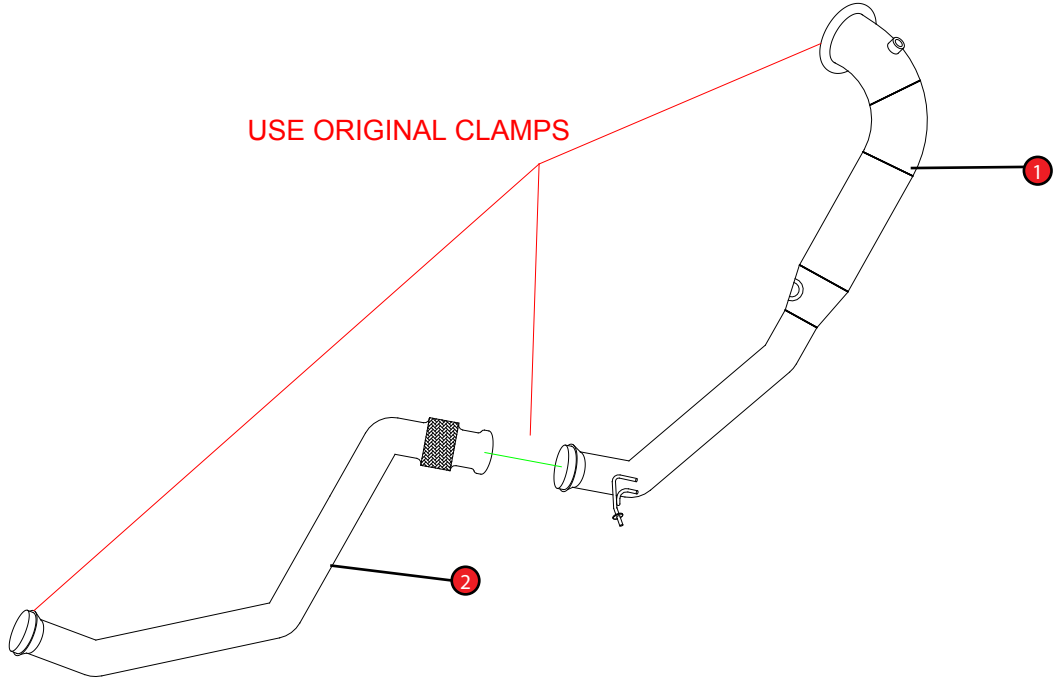

Case 12

CAR	Mercedes A-Class A45 AMG 4MATIC 2.0 TURBO	PART NO.	SMBC003
YEAR	13-Current	FIT KITS	N/A
NOTES	No fittings are supplied with this product. Use original fittings.	FEATURES	Pipe Diameter:- 88.9mm/3.5"

NO.	PART NO.	DESCRIPTION	QTY
1	013MB	De-cat Downpipe	1
2	014MB	Front Pipe	1

E-MARK	N/A
DATE	18/12/15
ISSUE	00
AUTHORISED	M.YDLIBI

NOTE: ENSURE SCORPION SYSTEM IS CLEAR OF MOVING PARTS AND ALL ORIGINAL FUNCTIONS WORK CORRECTLY.