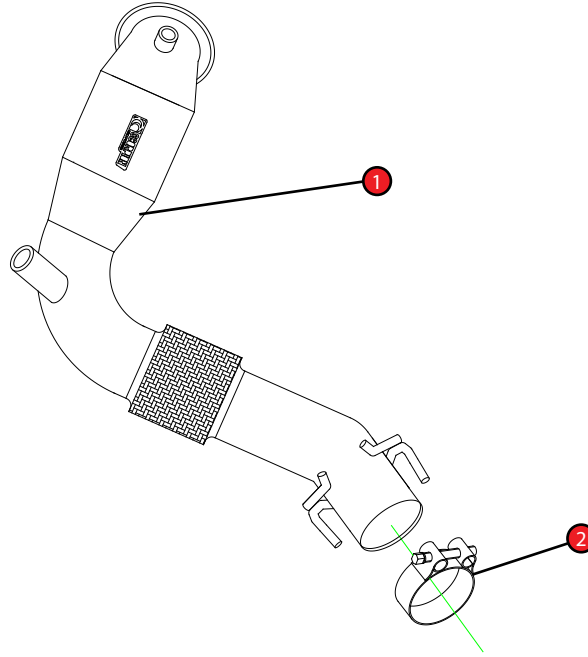

Case 11

CAR	MINI F56 Cooper S	PART NO.	SMNX010
YEAR	2014-Current	FIT KITS	004 FK
NOTES	Where not supplied use O.E fittings. Fits to O.E and Scorpion exhaust. Stage 2 re-map recommended.	FEATURES	Pipe diameter:- 70mm

NO.	PART NO.	DESCRIPTION	QTY
1	662BM	Downpipe With High Flow Sports Catalyst	1
Fit Kit			
2	Z016.10063	72mm H/D Clamp	1

E-MARK	N/A
DATE	18/11/15
ISSUE	00
AUTHORISED	M.YDLIBI

NOTE: ENSURE SCORPION SYSTEM IS CLEAR OF MOVING PARTS AND ALL ORIGINAL FUNCTIONS WORK CORRECTLY.