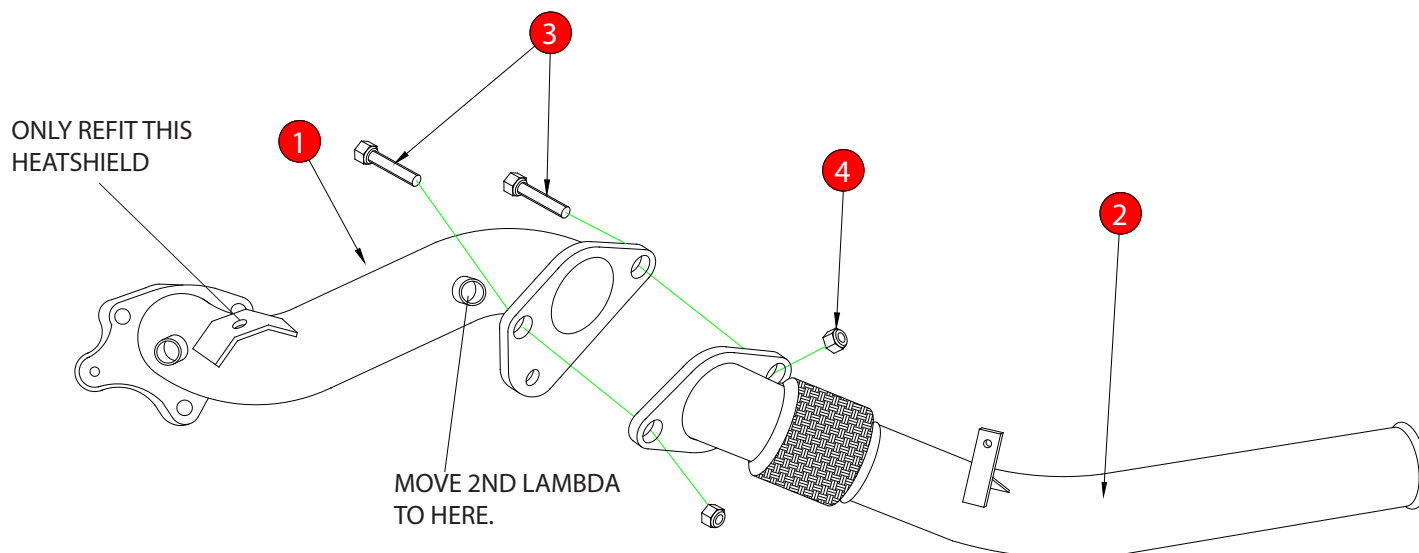

CAR	Renault Clio 200 EDC 1.6T BHMM	PART NO.	SRNPC027
YEAR	13-15	FIT KITS	102FK
NOTES	Where not supplied use original fittings. Fits with O.E and Scorpion SRNS026	FEATURES	Pipe diameter:- 70mm/2 3/4"

NO.	PART NO.	DESCRIPTION	QTY
1	568RN	Turbo Downpipe De-Cat	1
2	569RN	Secondary De-cat	1
Fit Kit			
3	Z017.10094	M10x30mm Hex Head Bolt	2
4	Z017.11017	M10 Nut	2

E-MARK	N/A
DATE	12/09/16
ISSUE	03
AUTHORISED	T.ROWLEY

NOTE: ENSURE SCORPION SYSTEM IS CLEAR OF MOVING PARTS AND ALL ORIGINAL FUNCTIONS WORK CORRECTLY.

Checked By _____