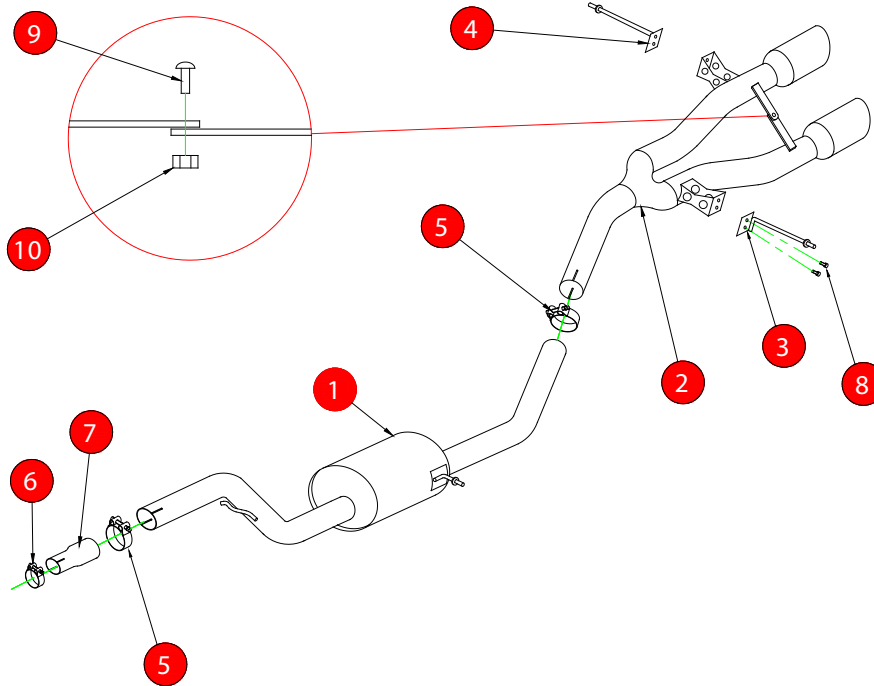

CAR	Seat Leon Cupra R 2.0TSi 265PS	PART NO.	SSTS009
YEAR	10-12	FIT KITS	177 FK
NOTES	Where not supplied use original fittings. UK model only. Requires Seat Sport rear valance (part number: 1P0 071 061 A)	FEATURES	Pipe diameter:- 76mm/3"

NO.	PART NO.	DESCRIPTION	QTY
1	588VW	Centre Silencer	1
2	095ST70	Rear Silencer Bypass	1
3	096ST	L/H Rear Silencer Bypass Bracket	1
4	097ST	R/H Rear Silencer Bypass Bracket	1
Fit Kit			
5	Z016.10062	79mm H/D Clamp	2
6	Z016.10005	63-68mm Clamp	1
7	AD46	Adaptor	1
8	Z017.10808	M8x16mm Cap Head Bolt	4
9	Z017.10812	M8x16mm Button Head Bolt	1
10	Z017.10062	M8 Nyloc Nut	1

E-MARK	N/A
DATE	10/11/14
ISSUE	01
AUTHORISED	T.ROWLEY

NOTE: ENSURE SCORPION SYSTEM IS CLEAR OF MOVING PARTS AND ALL ORIGINAL FUNCTIONS WORK CORRECTLY.

Checked By _____