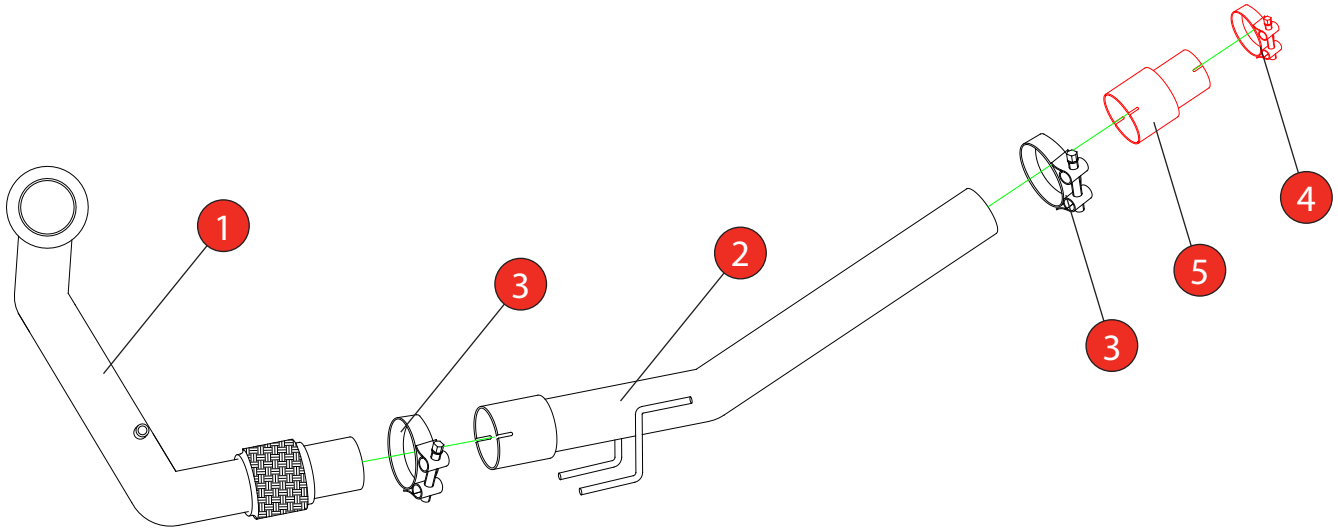

Car	Volkswagen Polo GTi 6C	Part No.	SVWC051
Year	2015-Current	Fit Kits	250FK
Notes	Where not supplied use original fittings	Features	Pipe Diameter:- 76mm/70mm

Estimated Fitting Time: 120 Minutes

NO.	PART NO.	DESCRIPTION	QTY
1	732VW	De-cat Downpipe	1
2	733VW	Front Pipe	1
Fit Kit			
3	Z016.10063	72mm H/D Clamp	2
4	Z016.10004	55-59mm Clamp (Only use when fitting to O.E cat-back system)	1
5	AD70	Adaptor (Only use when fitting to O.E cat-back system)	1

E-MARK	N/A
DATE	11/08/16
ISSUE	00
AUTHORISED	M.Ydlibi

NOTE: ENSURE SCORPION SYSTEM IS CLEAR OF MOVING PARTS AND ALL ORIGINAL FUNCTIONS WORK CORRECTLY.

STAY CONNECTED TO RED POWER.