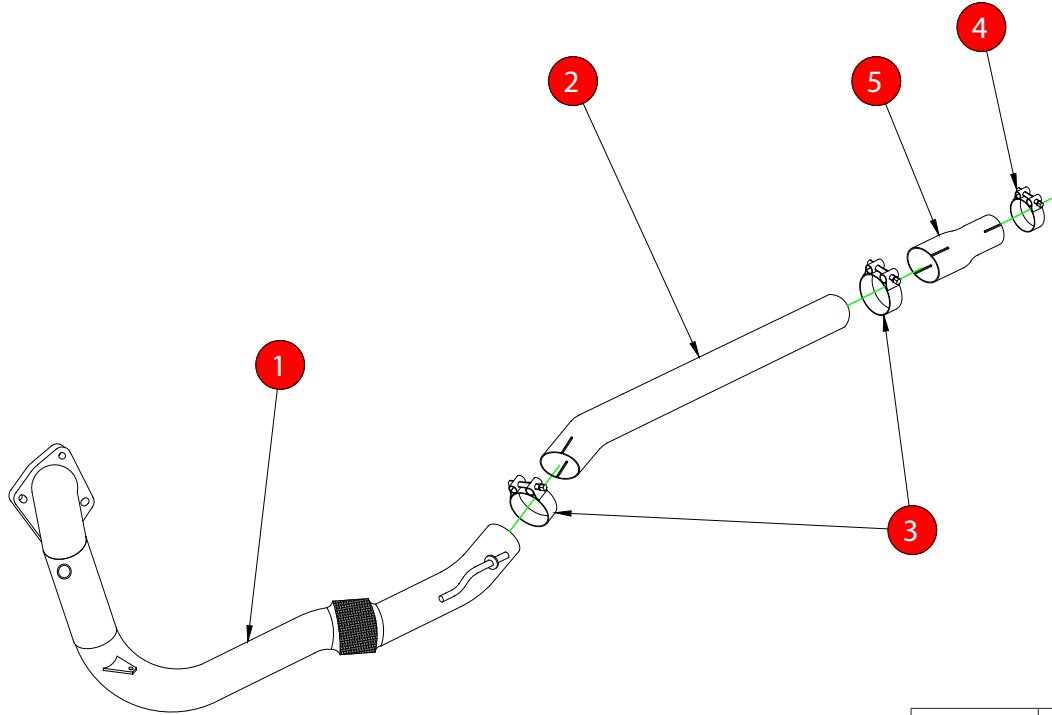

CAR	Volkswagen Polo GTi 1.4TSi 180PS	PART NO.	SVWCS045
YEAR	10-15	FIT KITS	171FK
NOTES	Where not supplied use original fittings	FEATURES	Pipe diameter:- 70mm/2.75"

NO.	PART NO.	DESCRIPTION	QTY
1	669VW	Turbo Downpipe De-cat	1
2	671VW	Front No Silencer	1
Fit Kit			
3	Z016.10063	70mm HD Clamps	2
4	Z016.10004	55-59mm Clamp	1
5	AD70	Adaptor	1

E-MARK	N/A
DATE	19/08/16
ISSUE	02
AUTHORISED	T.ROWLEY

**NOTE:** ENSURE SCORPION SYSTEM IS CLEAR OF MOVING PARTS AND ALL ORIGINAL FUNCTIONS WORK CORRECTLY.