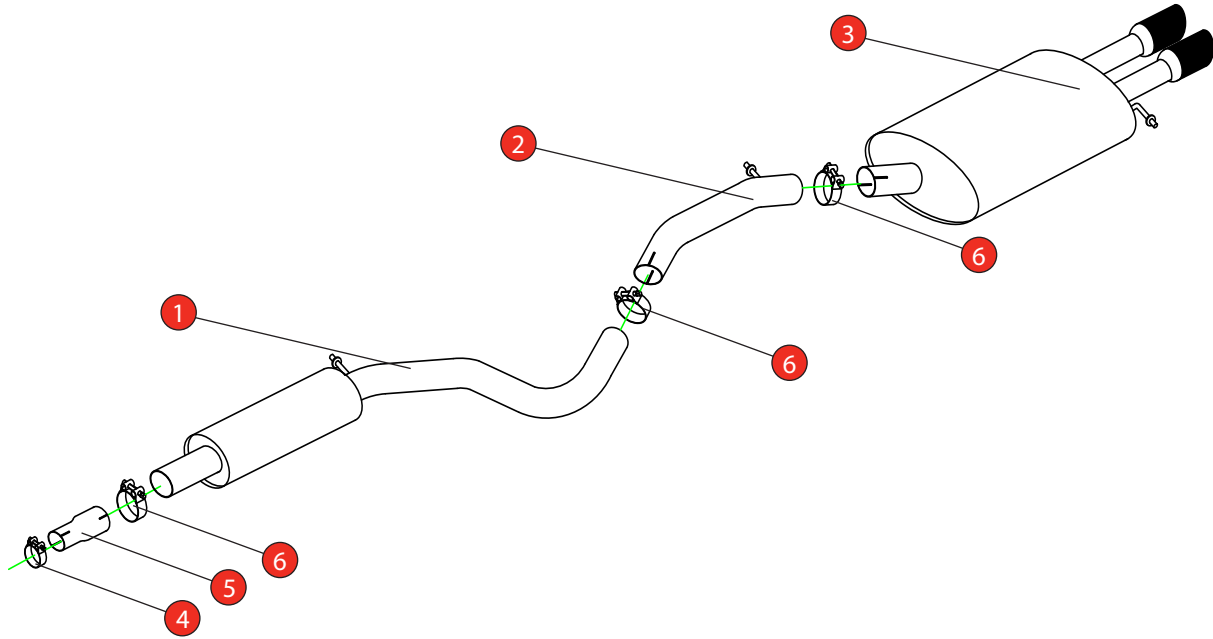

Car	Volkswagen Polo GTI 9n3	Part No.	SVW052C
Year	2006-2011	Fit Kits	251FK
Notes	Where not supplied use original fittings	Features	Pipe Diameter:- 63.5mm

Estimated Fitting Time: 2 Hours

NO.	PART NO.	DESCRIPTION	QTY
1	748VW	Resonated Centre Section	1
2	745VW	Link Pipe	1
3	746VW66C	Rear Silencer With Twin Black Ceramic Coated Daytona Trims	1
Fit Kit			
4	Z016.10004	55-59mm Clamp	1
5	AD55	Adaptor (USE TO FIT TO O.E SYSTEM)	1
6	Z016.10064	66mm H/D Clamp	3

E-MARK	N/A
DATE	02/05/17
ISSUE	00
AUTHORISED	M.Ydlibi

NOTE: ENSURE SCORPION SYSTEM IS CLEAR OF MOVING PARTS AND ALL ORIGINAL FUNCTIONS WORK CORRECTLY.

STAY CONNECTED TO RED POWER.