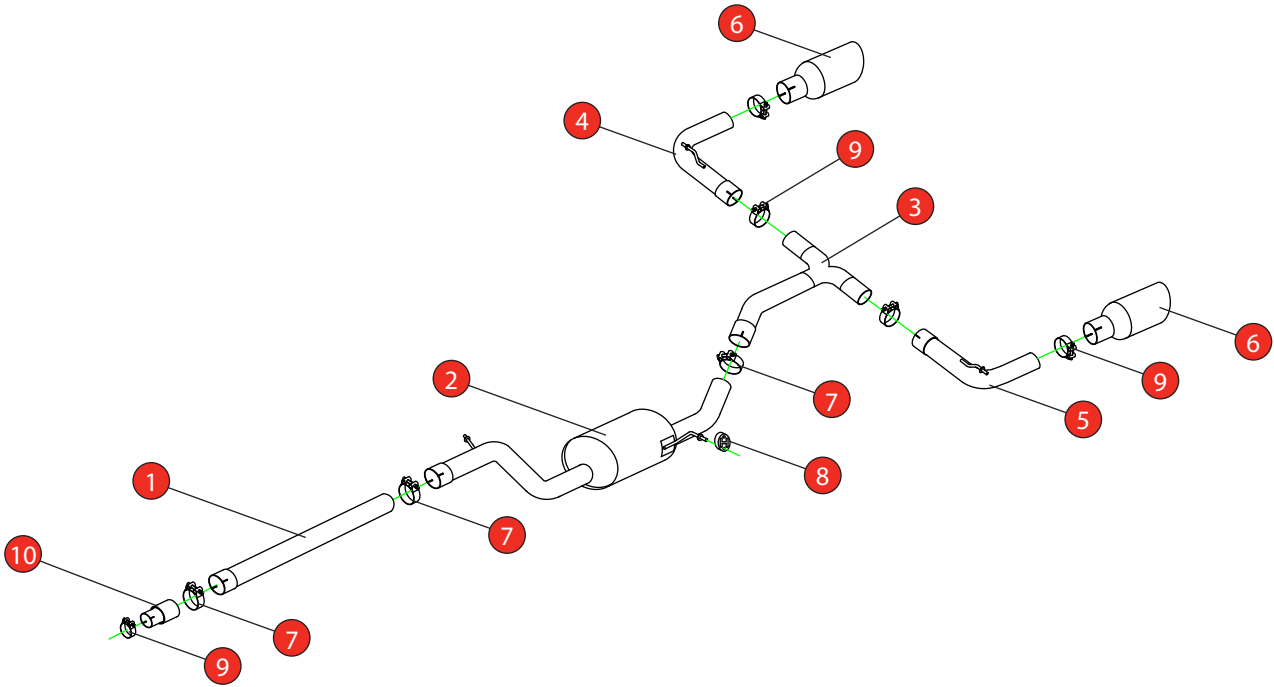

Car	Volkswagen Golf GTi MK7.5	Part No.	SVWS056
Year	2017-Current	Fit Kits	318FK
Notes	Where not supplied use original fittings	Features	Pipe Diameter:- 76mm

Estimated Fitting Time: 1 Hour

NO.	PART NO.	DESCRIPTION	QTY
1	641VW	Non-resonated Front Section	1
2	644VW	Resonated Centre Section	1
3	720VW	'Y' Piece	1
4	778VW	R/H Trim Connecting Pipe	1
5	779VW	L/H Trim Connecting Pipe	1
6	Z023.10061	Ø100mm Polished Daytona Trim	2
Fit Kit			
7	Z016.10062	79mm H/D Clamp	3
8	Z016.10057	Hanging Rubber	1
9	Z016.10063	63-68mm Clamp	5
10	AD80	Adaptor (USE TO FIT TO O.E SYSTEM)	1

E-MARK	N/A
DATE	22/11/18
ISSUE	00
AUTHORISED	M.Ydlibi

NOTE: ENSURE SCORPION SYSTEM IS CLEAR OF MOVING PARTS AND ALL ORIGINAL FUNCTIONS WORK CORRECTLY.

STAY CONNECTED TO RED POWER.